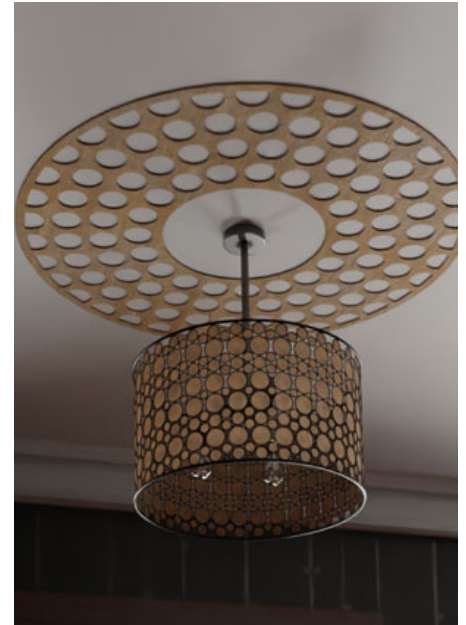

# PIERCED FRETWORK CEILING MEDALLIONS

STYLE

FINK

FRONT VIEW

PROJECTION  
SIDE VIEW

SIZE RANGE  
**16" - 40"**

**CONSTRUCTION:** Wood grain veneer over substrate.  
3/8" or 1/4" thickness.

**USAGE:** Commercial or residential walls & ceilings.  
Not suitable for areas exposed to water or for  
outdoor applications