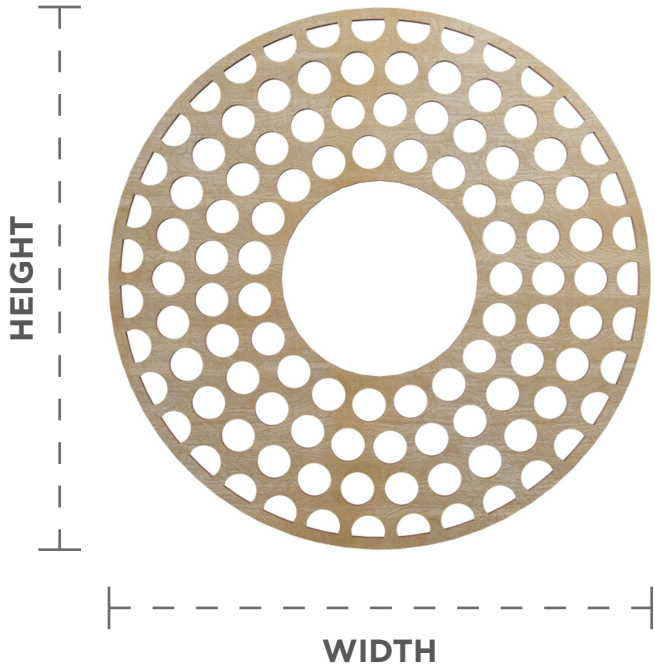

# PIERCED FRETWORK CEILING MEDALLIONS

STYLE

FINK

FRONT VIEW

PROJECTION  
SIDE VIEW

SIZE RANGE  
**16" - 40"**

**CONSTRUCTION:** Wood grain veneer over substrate.  
3/8" or 1/4" thickness.

**USAGE:** Commercial or residential walls & ceilings.  
Not suitable for areas exposed to water or for  
outdoor applications